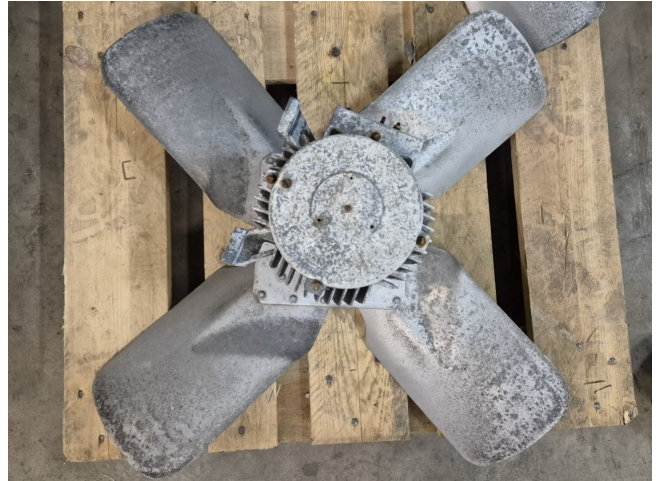

ATB AT 90S/6B-12

Specifications

Marca	ATB
Tipo	AT 90S/6B-12
Diámetro Ø (mm)	760
Potencia (kW)	0,75
Velocidad (RPM)	930
Size & Weight	760x760x330 mm (LxWxH)
Stock	8

Description

Used ATB AT 90S/6B-12

Used ATB AT 90S/6B-12 fan with the following specifications: 50 Hz - 0,75 kW - 930 RPM - diameter 760 mm.